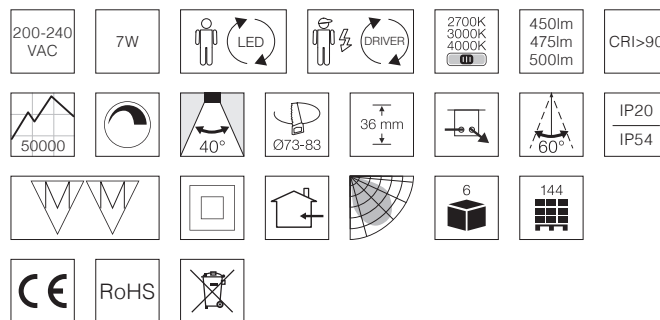

Technical data

Voltage	200-240 VAC 50/60 Hz
System effect	7W
Light source	5.8W LED, item no. 98141758 G
Colour temperature	2700 / 3000 / 4000 Kelvin CCT switch
Light intensity	450 / 475 / 500 Lumen
Colour rendering	CRI>90
Glare	UGR<19
Expected lifespan	50,000 hours
Dimmable, how	Yes, leading or trailing edge
Flicker free	Yes, according to the new Ecodesign / ErP directive
SVM <0.4	Yes
PstLM <1	Yes
SDCM	<6
Beam angle	40°
Cut out dimension	Ø73-83 mm
Installation height	36 mm
Exterior dimension	Ø95 mm
Dimension driver	Ø54 mm
Dimension connector box	L: 78 mm, W: 42 mm, H: 26 mm
Tilt angle	60°
Leakage current	≤0.6mA
Possibility of through wiring	Yes, 2 x 3G1.5 mm ²
Operating temperature	-20° - +45°
IP rating, front / back	IP54 / IP20 (is intended for installation in areas 1 and 2)
Insulation class	Class II
Material	Aluminium, plastic
Environment	Indoor
Warranty	5 years
Approvals	CE

Product information

- Produced from a minimum of 90% recycled materials
- Approved for installation directly in insulation and flammable materials
- Replaceable light source
- High lumen output - up to 500lm
- Glare free - UGR<19
- Flicker free according to the new Ecodesign / ErP directive
- 3 step CCT switch 2700K / 3000K / 4000K
- Quick and easy mounting with springs
- Screwless terminal block in the connector box
- Ceiling thickness for mounting is up to 30 mm
- 6 pcs. in one package
- Replaceable front - 6 colours: matt white, brushed alu, chrome, matt gold, gold and matt black